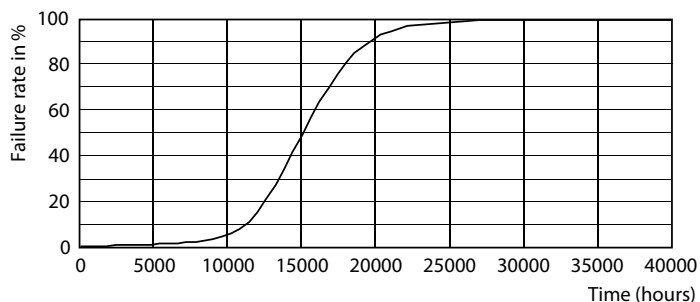

Levetid

LED Bulb CLA SSW 60W E27 A60 Clear 827-822 ND

LED Bulb CLA SSW 60W E27 A60 Clear 827-822 ND