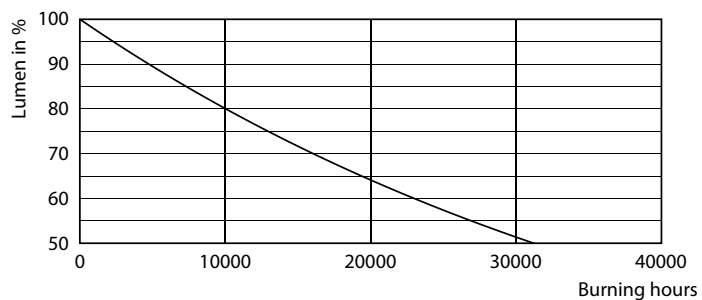

Levetid

LED Bulb CLA SSW 60W E27 A60 Clear 827-822 ND

LED Bulb CLA SSW 60W E27 A60 Clear 827-822 ND